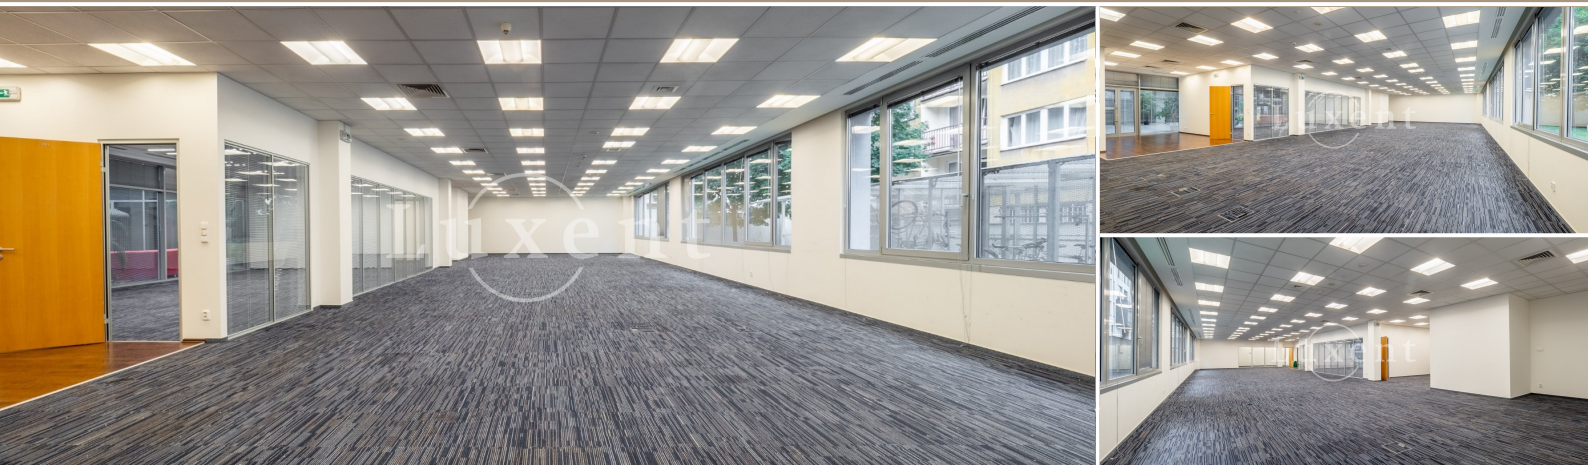

Rent of an office space in Meteor Centre Office Park, 274 sqm, Prague 8 - Karlín

🏠 274 m² 📄 Sokolovská, Praha 8 - Karlín 💰 366 CZK per m2 / month

WITH THIS PROPERTY, YOU'LL BE ASSISTED BY

Filip Sloupenský

filip.sloupensky@luxent.cz

+420 771 229 229

Order number	N6005	Price	366 CZK per m2 / month + services
Address	Sokolovská, Praha 8 - Karlín	Type	Offices
Usable area	274 m²	Parking	No
Floor area	432 m²	Office area	432 m²
Low energy	No	Energy performance of the building	G - Extremely uneconomical
Floor	1st floor	Device	Partly
Garage	Yes	Lift	Yes
Date to move in	12. 10. 2023