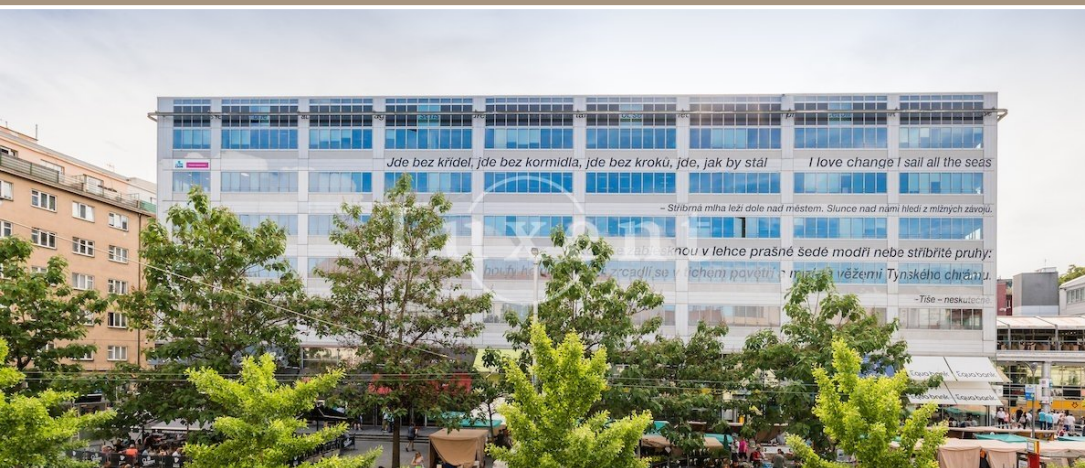

## Commercial unit for rent in Zlatý Anděl building, 345 sqm, Smichov - Prague 5

🏠 345 m<sup>2</sup> 📄 Nádražní, Praha 5 - Smíchov 🗄️ on request

WITH THIS PROPERTY, YOU'LL BE ASSISTED BY

**Anna-Maria Liubun**  
ASSISTANT

## About real estate

We offer for rent a beautiful commercial unit in a prestigious location in Prague 5 - Smíchov, located in the iconic Zlatý Anděl building. These offices are available either fully furnished or vacant, ready to be fitted out to your exact requirements.

The Zlatý Anděl Centre, where the offices are located, is on the 2nd floor of this dominant and architecturally significant building designed by world-renowned architect Jean Nouvel. This location offers excellent transport links, being directly above the Anděl B metro station and in the heart of Smíchov, which is known for its rapid development, modern offices, shopping centre, cinemas and vibrant business environment.

The business centre offers 22,000 sqm of lettable space, including 27 fully equipped offices. Clients benefit from an elegant reception area, two modern meeting rooms, a kitchen and technical facilities, including covered parking for maximum convenience. Air conditioning, service and maintenance, 24/7 security and underground parking are also available.